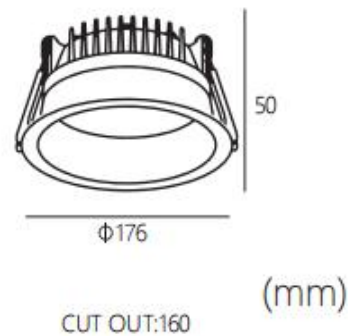

DIMMENSION

ORDER TEMPLATE

Item	housing color	Inner trim color	Beam Angle	Item number Example
UGR20	B (black)	B (black)	30 (3000K)	UGR20-B30
	W (white)	W (white)	40 (4000K)	UGR20-W40
	W (white)	B (black)	50 (5000K)	UGR20-WB40
	W (white)	G (gold)	40 (4000K)	UGR20-WG40
	W (white)	S (silver)	40 (4000K)	UGR20-WS40
	W (white)	R (red)	40 (4000K)	UGR20-WR40