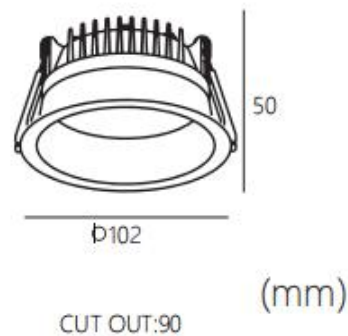

Luminaire lumen efficiency	80-90lm/w
Fitting luminous Flux	3000K 400lm 4000K 425lm 5000K 450lm

Packing Content

PC/CTN	50pcs
G.W.	12kgs
Carton Size	57x36x40cm

ORDER TEMPLATE

Item	housing color	Inner trim color	Beam Angle	Item number Example
UGR05	B (black)	B (black)	30 (3000K)	UGR05-B30
	W (white)	W (white)	40 (4000K)	UGR05-W40
	W (white)	B (black)	50 (5000K)	UGR05-WB40
	W (white)	G (gold)	40 (4000K)	UGR05-WG40
	W (white)	S (silver)	40 (4000K)	UGR05-WS40
	W (white)	R (red)	40 (4000K)	UGR05-WR40

NOMINAL FLUX

Luminaire lumen efficiency	80-90lm/w
Fitting luminous Flux	3000K 800lm 4000K 850lm 5000K 900lm

Packing Content

PC/CTN	50pcs
G.W.	15kgs
Carton Size	57x36x40cm

ORDER TEMPLATE

Item	housing color	Inner trim color	Beam Angle	Item number Example
UGR10	B (black)	B (black)	30 (3000K)	UGR10-B30
	W (white)	W (white)	40 (4000K)	UGR10-W40
	W (white)	B (black)	50 (5000K)	UGR10-WB40
	W (white)	G (gold)	40 (4000K)	UGR10-WG40
	W (white)	S (silver)	40 (4000K)	UGR10-WS40
	W (white)	R (red)	40 (4000K)	UGR10-WR40

PHOTO

Inner Trim Color Option

DIMMENSION

PRODUCT DESCRIPTION

Unique and Quality downlight UGR, feature by its anti-glare diffuser, UGR<22, Ra90, lumen efficiency 80-90lm/w. Pure die-casting aluminum housing