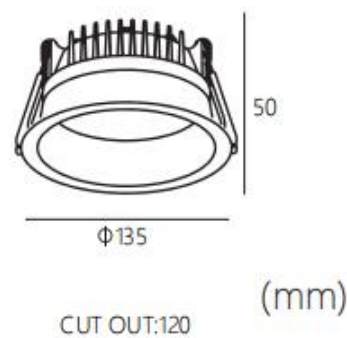

DIMMENSION