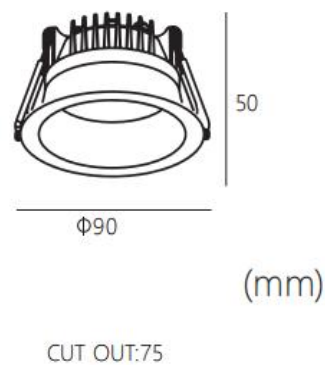

Luminaire lumen efficiency	80-90lm/w
Fitting luminous Flux	3000K 400lm 4000K 425lm 5000K 450lm

Packing Content

PC/CTN	50pcs
G.W.	12kgs
Carton Size	57x36x40cm

ORDER TEMPLATE

Item	housing color	Inner trim color	Beam Angle	Item number Example
UGR05	B (black)	B (black)	30 (3000K)	UGR05-B30
	W (white)	W (white)	40 (4000K)	UGR05-W40
	W (white)	B (black)	50 (5000K)	UGR05-WB40
	W (white)	G (gold)	40 (4000K)	UGR05-WG40
	W (white)	S (silver)	40 (4000K)	UGR05-WS40
	W (white)	R (red)	40 (4000K)	UGR05-WR40

PHOTO

Inner Trim Color Option

DIMMENSION

PRODUCT DESCRIPTION

Unique and Quality downlight UGR, feature by its anti-glare diffuser, UGR<22, Ra90, lumen efficiency 80-90lm/w. Pure die-casting aluminum housing

NOMINAL FLUX

Luminaire lumen efficiency	80-90lm/w
Fitting luminous Flux	3000K 800lm 4000K 850lm 5000K 900lm

Packing Content

PC/CTN	50pcs
G.W.	15kgs
Carton Size	57x36x40cm

ORDER TEMPLATE

Item	housing color	Inner trim color	Beam Angle	Item number Example
UGR10	B (black)	B (black)	30 (3000K)	UGR10-B30
	W (white)	W (white)	40 (4000K)	UGR10-W40
	W (white)	B (black)	50 (5000K)	UGR10-WB40
	W (white)	G (gold)	40 (4000K)	UGR10-WG40
	W (white)	S (silver)	40 (4000K)	UGR10-WS40
	W (white)	R (red)	40 (4000K)	UGR10-WR40