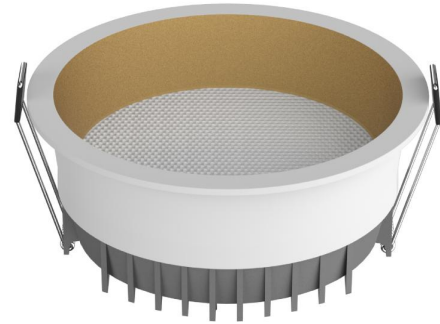

PRODUCT DESCRIPTION

Unique and Quality downlight UGR, feature by its anti-glare diffuser, UGR<22, Ra90, lumen efficiency 80-90lm/w. Pure die-casting aluminum housing

UGR Downlight

TECHNICAL DATA

MOUNTING

Mounting location	Ceiling
Type	Recessed
Cut-out:	φ75mm

PHOTO

Inner Trim Color Option

DIMMENSION

PRODUCT DESCRIPTION

Unique and Quality downlight UGR, feature by its anti-glare diffuser, UGR<22, Ra90, lumen efficiency 80-90lm/w. Pure die-casting aluminum housing

NOMINAL FLUX

Luminaire lumen efficiency	80-90lm/w
Fitting luminous Flux	3000K 800lm 4000K 850lm 5000K 900lm

Packing Content

PC/CTN	50pcs
G.W.	15kgs
Carton Size	57x36x40cm

ORDER TEMPLATE

Item	housing color	Inner trim color	Beam Angle	Item number Example
UGR10	B (black)	B (black)	30 (3000K)	UGR10-B30
	W (white)	W (white)	40 (4000K)	UGR10-W40
	W (white)	B (black)	50 (5000K)	UGR10-WB40
	W (white)	G (gold)	40 (4000K)	UGR10-WG40
	W (white)	S (silver)	40 (4000K)	UGR10-WS40
	W (white)	R (red)	40 (4000K)	UGR10-WR40