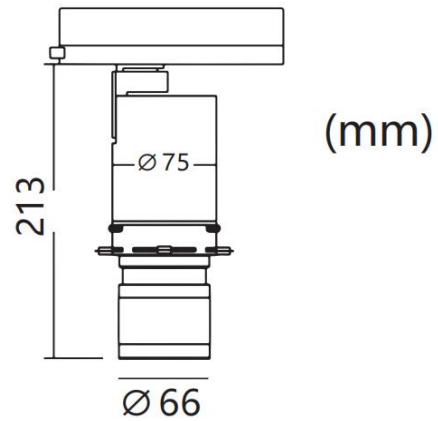

LAMP

Material	Die-casting aluminum
Housing color	black
Beam Angle	3~30°/3~45°
Ingress Protection	IP20
UGR	<19

NOMINAL FLUX

Fitting luminous Flux	700lm
Luminaire lumen efficiency	35lm/w

PHOTO

DIMMENSION

ORDER TEMPLATE