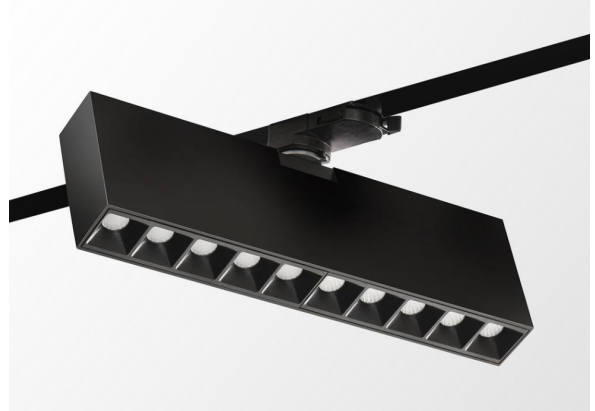

PRODUCT DESCRIPTION

Raster Track light, linear light fixture but give round light distribution. Feature by its anti-glare and visual comfort. You can never see where lights come from

Raster Track Light

TECHNICAL DATA

MOUNTING

Mounting location	Ceiling
Type	Track light
Adaptor	4 wires 3 circuits

ELECTRICAL

Input Voltage	AC220-240V
Frequency	50/60HZ

DRIVER

Type	Integrated
Voltage & Current	DC30V 700mA
Driver brand	Kegu non-dim
Power Factor	>0.9
Dimmable	TRAIC/0-10V/DALI

LED

Chips brand	Bridgelux
Chips information	SMD3535 10leds
Power	20w
Color Temperature	2700K/3000K/4000K
CRI	Ra>90

LAMP

Material	Die-casting aluminum
Housing color	white/black
Reflector color	Matt black
Beam Angle	15°/30°/45°
Unified glare rating(UGR)	<16
Adjustibility	70° tilt and 345° Rotation
Ingress Protection	IP20

NOMINAL FLUX

Luminaire lumen efficiency	70-80lm/w
Fitting luminous Flux	2700K 1400lm 3000K 1500lm 4000K 1600lm

Packing Content

PC/CTN	20pcs
Carton Size	60x31x25cm

ORDER TEMPLATE

Item	housing color	Color Temperature	Beam Angle	Item number Example
RA-TRA20	B (black)	27 (2700K)	15 (15°)	RA-TRA20-B2715
	W (white)	30 (3000K)	30 (30°)	RA-TRA20-W3030
		40 (4000K)	45 (45°)	

PHOTO