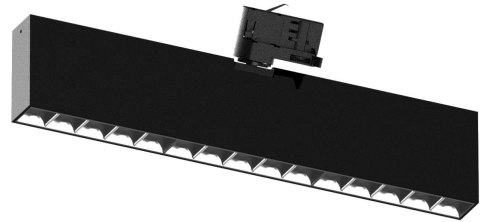

PRODUCT DESCRIPTION

Raster Track light, linear light fixture but give round light distribution. Feature by its anti-glare and visual comfort. You can never see where lights come from

Raster Track Light

TECHNICAL DATA

MOUNTING

Mounting location	Ceiling
Type	Track light
Adaptor	4 wires 3 circuits

ELECTRICAL

Input Voltage	AC220-240V
Frequency	50/60HZ

DRIVER

Type	Integrated
Voltage & Current	DC45V 700mA
Driver brand	Kegu non-dim
Power Factor	>0.9
Dimmable	TRAIC/0-10V/DALI

LED

Chips brand	Bridgelux
Chips information	SMD3535 15leds
Power	30w
Color Temperature	2700K/3000K/4000K
CRI	Ra>90

LAMP

Material	Die-casting aluminum
Housing color	white/black
Reflector color	Matt black
Beam Angle	15°/30°/45°
Unified glare rating(UGR)	<16
Adjustibility	70° tilt and 345° Rotation
Ingress Protection	IP20

NOMINAL FLUX

Luminaire lumen efficiency	70-80lm/w
Fitting luminous Flux	2700K 2100lm 3000K 2250lm 4000K 2400lm

Packing Content

PC/CTN	10pcs
Carton Size	44x31x25cm

ORDER TEMPLATE

Item	housing color	Color Temperature	Beam Angle	Item number Example
RA-TRA30	B (black)	27 (2700K)	15 (15°)	RA-TRA30-B2715
	W (white)	30 (3000K)	30 (30°)	RA-TRA30-W3030
		40 (4000K)	45 (45°)	

PHOTO