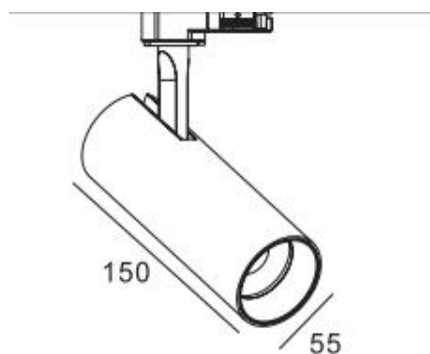

**NOMINAL FLUX**

Luminaire lumen efficiency	75-85lm/w
Fitting luminous Flux	2700K 1150lm 3000K 1200lm 4000K 1300lm

**Packing Content**

PC/CTN	30pcs
Carton Size	40x30x35cm

**PHOTO**

**DIMMENSION**

**ACCESSORY**