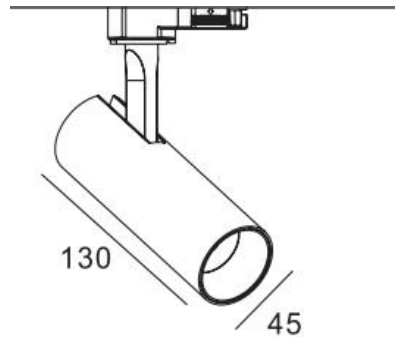

**NOMINAL FLUX**

Luminaire lumen efficiency	75-85lm/w
Fitting luminous Flux	2700K 600lm
	3000K 650lm
	4000K 700lm

**Packing Content**

PC/CTN	50pcs
Carton Size	47x41x28cm

**ORDER TEMPLATE**

Item	housing color	Color Temperature	Beam Angle	Item number Example
CS45	B (black)	27 (2700K)	15 (15°)	CS45-B2715
	W (white)	30 (3000K)	24 (24°)	CS45-W3024
		40 (4000K)	38 (38°)	
		40 (4000K)	60 (60°)	
CS4507	B (black)	27 (2700K)	7 (7°)	CS4507-B2715

**PHOTO**

**DIMMENSION**

**ACCESSORY**

HONEY COMB

CROSS LOUVER

**PRODUCT DESCRIPTION**

Clean S, Slim and minimal track light. Can be dressed with honey comb, cross louver to enhance the visual quality, reduce glare.

**NOMINAL FLUX**

Luminaire lumen efficiency	75-85lm/w
Fitting luminous Flux	2700K 1150lm 3000K 1200lm 4000K 1300lm

**Packing Content**

PC/CTN	30pcs
Carton Size	40x30x35cm

**PHOTO**

**DIMMENSION**

**ACCESSORY**