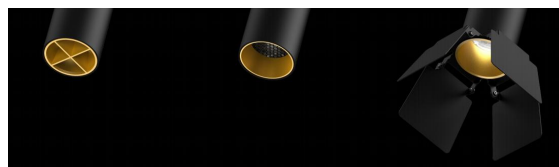

ACCESSORY

CROSS LOUVER   HONEY COMB   BARN DOOR

ORDER TEMPLATE

Item	housing color	Color Temperature	Beam Angle	Item number Example
CS55	B (black)	27 (2700K)	15 (15°)	CS55-B2715
		30 (3000K)	24 (24°)	CS55-W3024
	W (white)	40 (4000K)	38 (38°)	
		40 (4000K)	60 (60°)