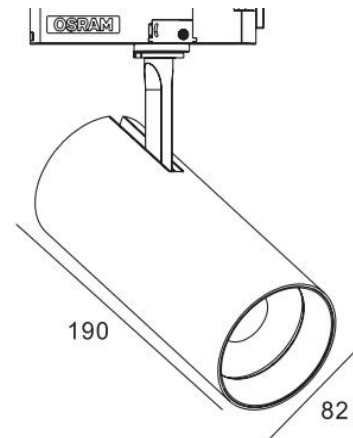

# Clean S Track Light

**TECHNICAL DATA**
**MOUNTING**

Mounting location	Ceiling
Type	Track light
Adaptor	4 wires 3 circuits

**ELECTRICAL**

Input Voltage	AC220-240V
Frequency	50/60HZ

**DRIVER**

Type	Integrated adaptor
Voltage & Current	DC36V 1000mA
Driver brand	OSRAM non-dim
Power Factor	>0.9
Dimmable	TCI DALI 6 wires 3 circuits

**LED**

Chips brand	Bridgelux
Chips information	DC36V COB
Power	35w
Color Temperature	2700K/3000K/4000K
CRI	Ra>90

**LAMP**

Material	Die-casting aluminum
Housing color	white/black
Inner ring color	white/black/gold
Beam Angle	15°/25°/38°/50°
Unified glare rating(UGR)	<19
Adjustability	90° tilt and 350° Rotation
Ingress Protection	IP20

**NOMINAL FLUX**

Luminaire lumen efficiency	75-85lm/w
Fitting luminous Flux	2700K 2650lm 3000K 2800lm 4000K 3000lm

**Packing Content**

PC/CTN	10pcs
Carton Size	48x24x49cm

**PHOTO**

**DIMMENSION**

**ACCESSORY**