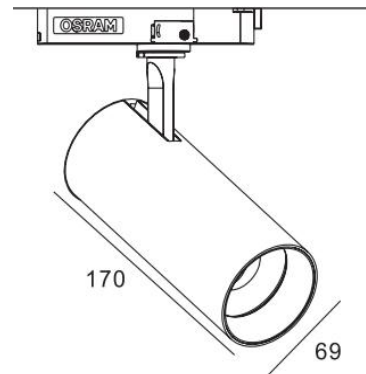

**NOMINAL FLUX**

Luminaire lumen efficiency	75-85lm/w
Fitting luminous Flux	2700K 1850lm 3000K 2000lm 4000K 2200lm

**Packing Content**

PC/CTN	20pcs
Carton Size	47x35x40cm

**PHOTO**

**DIMMENSION**

**ACCESSORY**