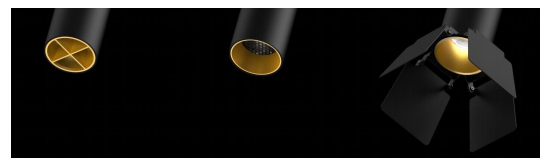

ACCESSORY

CROSS LOUVER   HONEY COMB   BARN DOOR

ORDER TEMPLATE

Item	housing color	Color Temperature	Beam Angle	Item number Example
CS69	B (black)	27 (2700K)	15 (15°)	CS69-B2715
		30 (3000K)	24 (24°)	CS69-W3024
	W (white)	40 (4000K)	38 (38°)	
		40 (4000K)	60 (60°)